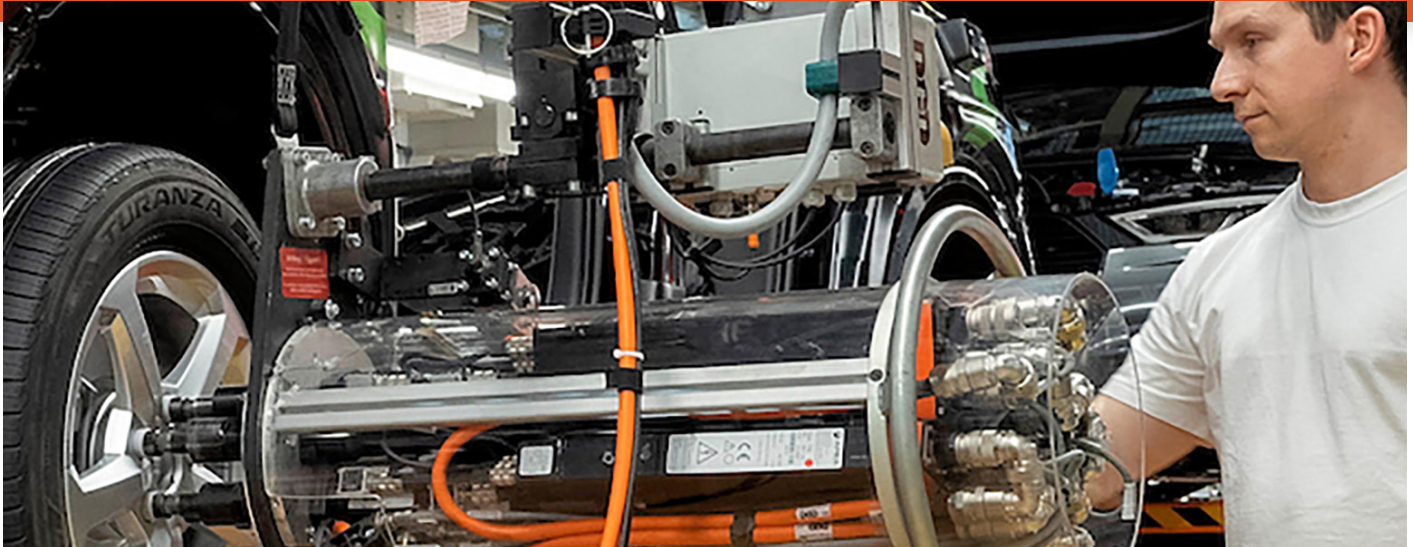

### Tire Service Provider Uses Cleco Spindles to Reduce Load on Workers (and Robots!)

5 minute(s) to read

A leading tire service provider relies on advanced technology machines to facilitate swift tire changes across its network of affiliated retail service outlets. The ability to perform rapid tire changes is essential for delivering a distinctive customer experience, which is crucial to their success. Manual tire changes, when performed by individuals, can be both laborious and time-consuming. The service provider recognized the need to accelerate the process without overburdening their staff or equipment, while still ensuring that the work is completed quickly and accurately.

Introducing Cleco Intelligent Fixtured Spindles, a trusted solution renowned for its exceptional durability, capable of exceeding up to 3 million maintenance-free cycles. These fixtured spindles have gained widespread popularity among leading automotive manufacturers worldwide, as they prioritize quality, repeatability, and efficiency. Recognizing the potential benefits, the tire service provider saw how Cleco Fixtured Spindles could enhance their turnover

speed without subjecting their personnel and equipment to excessive strain.

Furthermore, the tire service provider capitalized on their integrated AI (Artificial Intelligence) technology, leveraging it to further optimize service throughput. By combining the capabilities of Cleco Spindles and their own AI technology, they were able to maximize efficiency while maintaining the integrity of their processes and ensuring a positive experience for both their customers and staff.

As the service provider continues to experience rapid expansion across North America, they are relying on Cleco Spindles to support their growth endeavors. By incorporating Cleco Spindles into their operations, they can ensure consistent quality, precise accuracy, and enhanced operator safety.