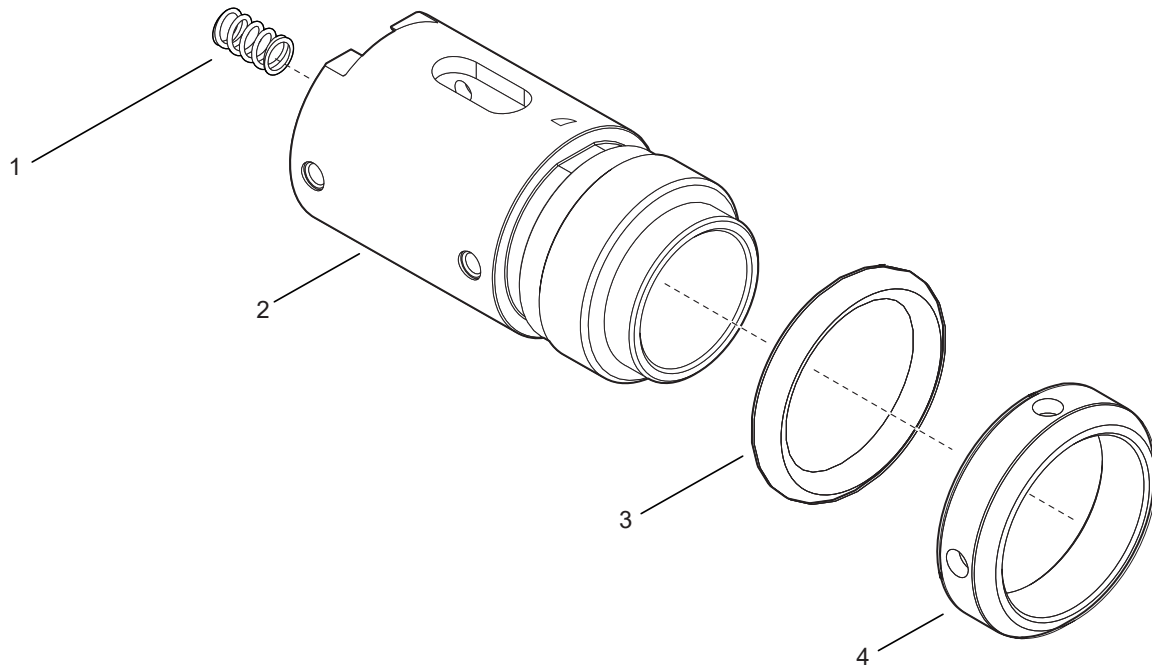

02

MODELS
CLBA083
CLBA123

REF	NUMBER	#	EN
			DESCRIPTION
1	T50-1001389	1	Spring
2	T50-1001344	1	Housing
3	T50-1000938-1	1	Torque ID Ring, Black
4	T50-1000873	1	Jam Nut

= Quantity