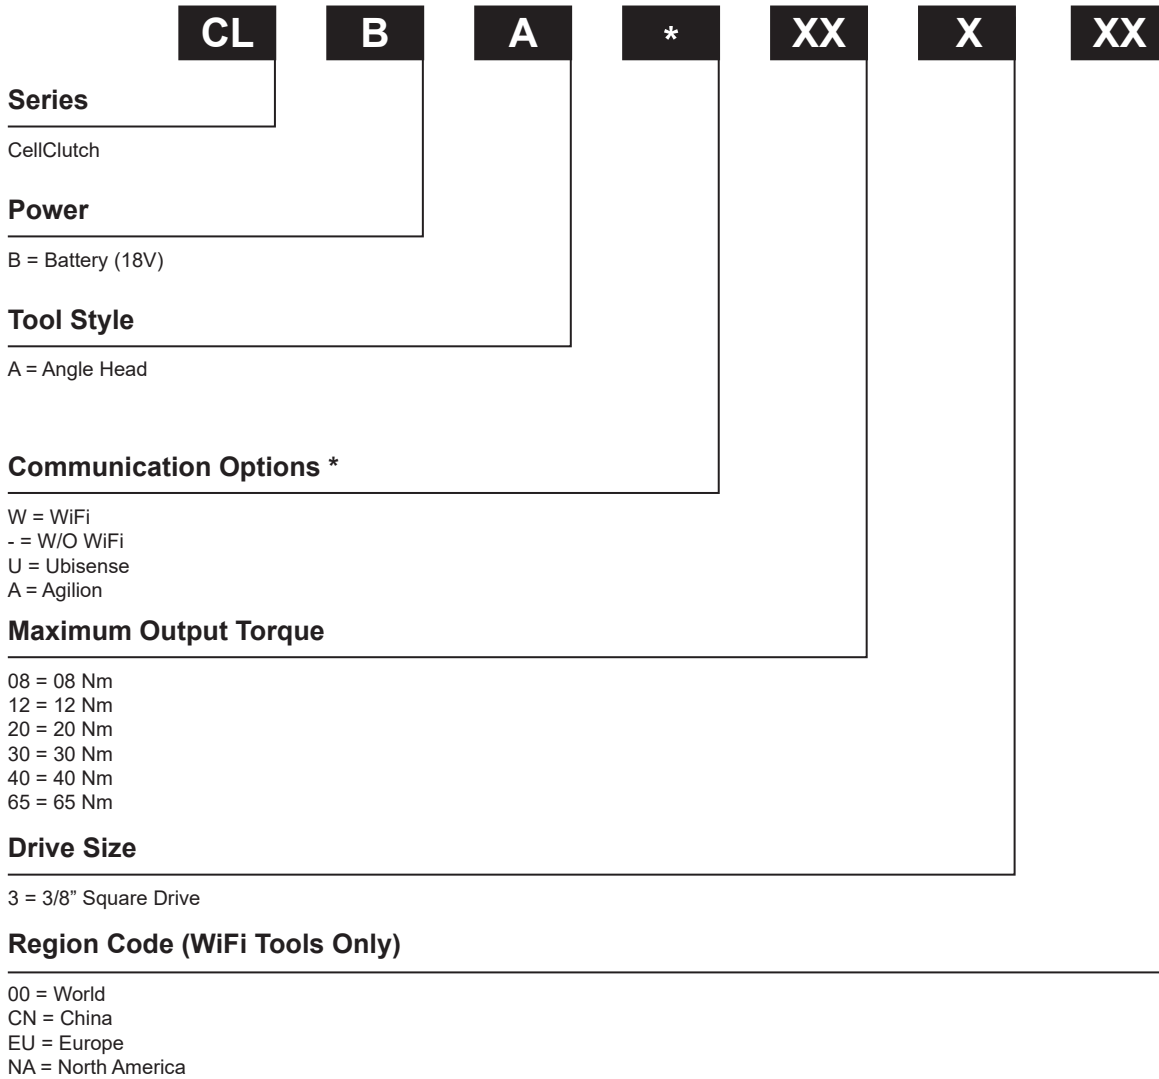

Apex Tool Group SAS
25 Avenue Maurice Chevalier - ZI
77330 Ozoir-La-Ferrière
France

Further Document for Safety Instructions

No.	Document type
P2547BA	Instruction Manual Series Cell Clutch

Nomenclature for Right Angle Head Tool