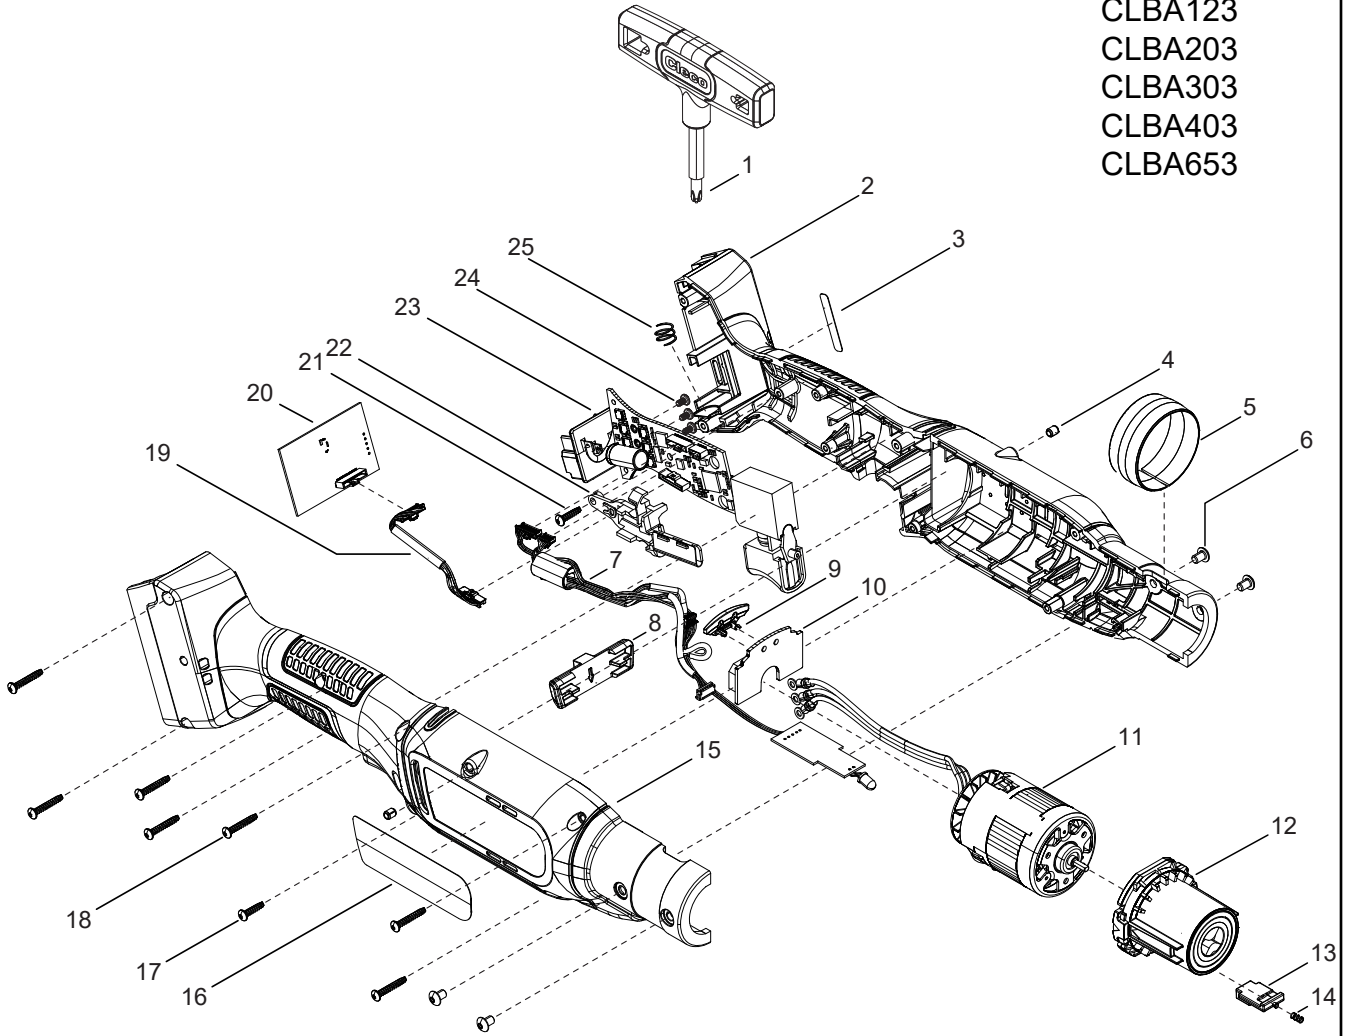

01

MODELS
CLBA083
CLBA123
CLBA203
CLBA303
CLBA403
CLBA653

-  # 6 1.5Nm
-  # 17 1.5Nm
-  # 18 1.5Nm
-  # 21 1.5Nm
-  # 24 1.5Nm

REF	NUMBER	#	EN
			DESCRIPTION
1	T50-1001619	1	Screwdriver
2	T50-1102524	1	Left Hand Right Angle Handle Housing
3	T50-1102532	1	Connect Sticker (WiFi and Bluetooth Only)
4	931791	2	Dowel Pin
5	T50-1001499	1	Ring Cover
6	T50-1000327-2	4	Screws
7	T50-3102182	1	Right Angle Main Harness
8	T50-1000935	1	Slide
9	T50-1000932	1	Status Light Lens
10	T50-1000780	1	Light Ring, PCBA
11	T50-3102211-2	1	Motor
12	See Table 2	1	Gear Case Assembly
13	T50-3102204	1	Right Angle Hall Slide Assembly
14	9D6481	1	Spring
15	T50-1102525	1	Right Hand Right Angle Handle Housing
16	See Table 1	1	Label
17	T50-1000933	1	Screws
18	T50-1000744	7	Screws
19	T50-1001011	1	USB/WiFi Cable
20	See Table 1	1	USB PCBA
21	T50-1000933	1	Screw
22	T50-1102046	1	Wire Routing Mount
23	T50-3102202	1	Electronic Module Assembly
24	T50-1102175	3	Screw
25	208809PT	1	Spring